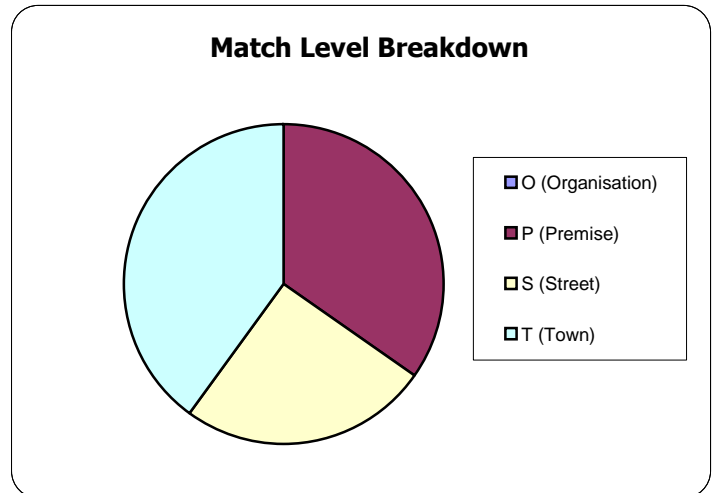

### Cleanse Statistics

Cleanse Results	Records	(%)
Total matched	1458	48.3%
Insufficient match rejects	16	0.5%
No town detected	1473	48.8%
Ambiguous addresses	73	2.4%
No street found	16	0.5%
No premise found	0	0.0%

### Match Level Breakdown

Match Level	Count	(%)
O (Organisation)	2	0.1%
P (Premise)	504	16.7%
S (Street)	367	12.2%
T (Town)	585	19.4%

**Total: 48.3%**