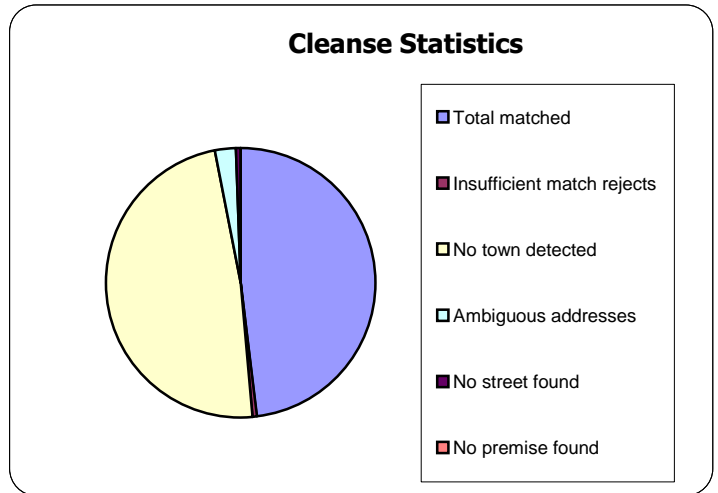

### Cleanse Statistics

Cleanse Results	Records	(%)
Total matched	1458	48.3%
Insufficient match rejects	16	0.5%
No town detected	1473	48.8%
Ambiguous addresses	73	2.4%
No street found	16	0.5%
No premise found	0	0.0%